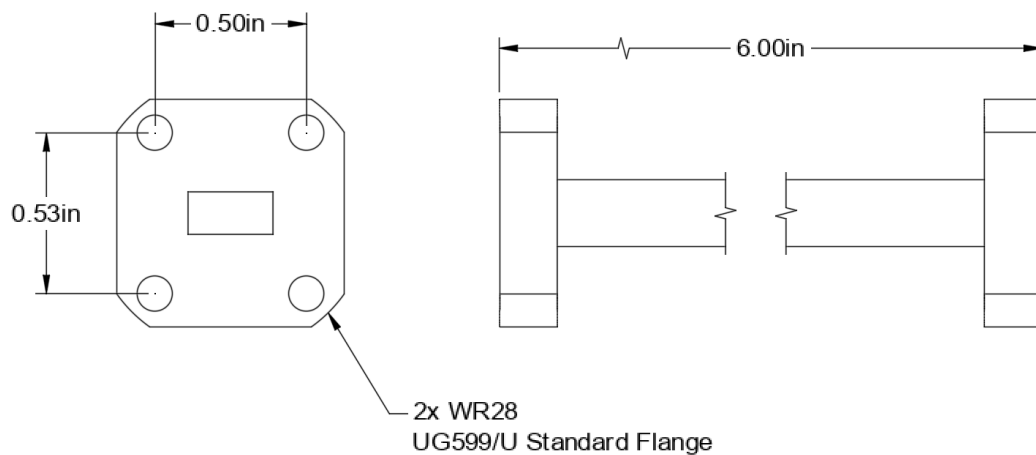

These waveguides are designed to have low loss and high performance
They are designed for low cost to save our customers money