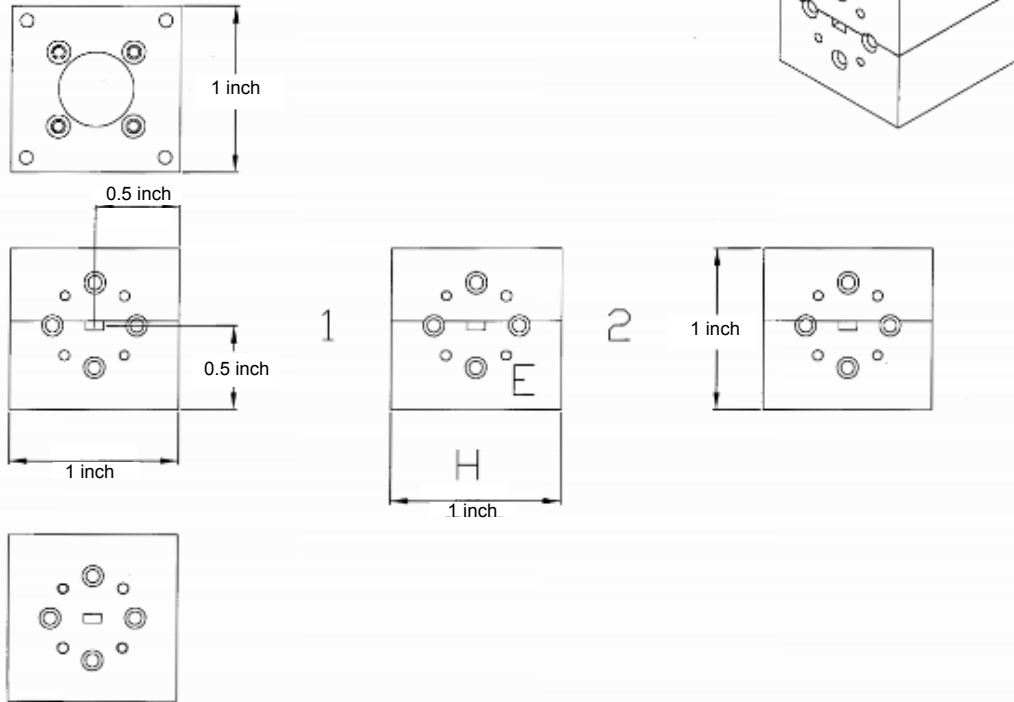

Made in the USA

✉ Sales@QuantumMicrowave.com