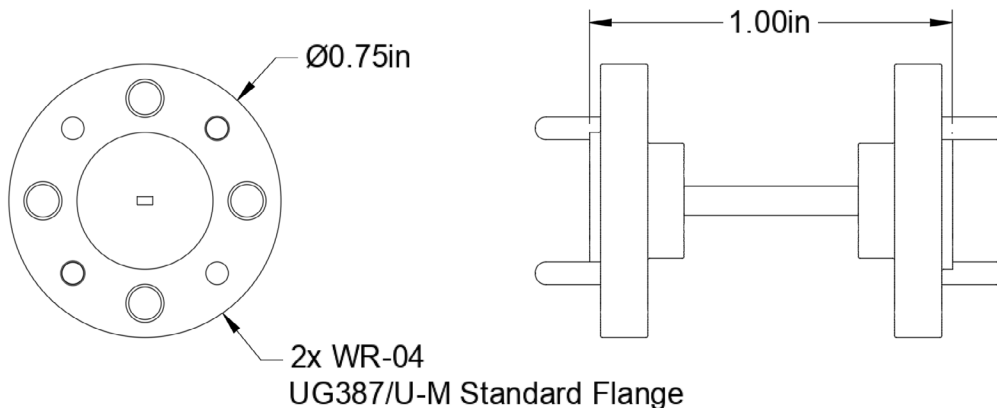

Specifications:

- WR-04 Waveguide Straight
- Frequency: 170 to 260 GHz
- Length: 1.00 inch
- Waveguide In/Out: WR-04, UG-387/U-M
- Material: Silver Waveguide, Brass Flanges
- Finish: Gold Plated
- Custom Lengths for Waveguide Straights, Bends and Twists available upon request

These waveguides are designed to have low loss and high performance

Comes with quantity 4 pcs of 4-40 captive waveguide screws
Made in the USA